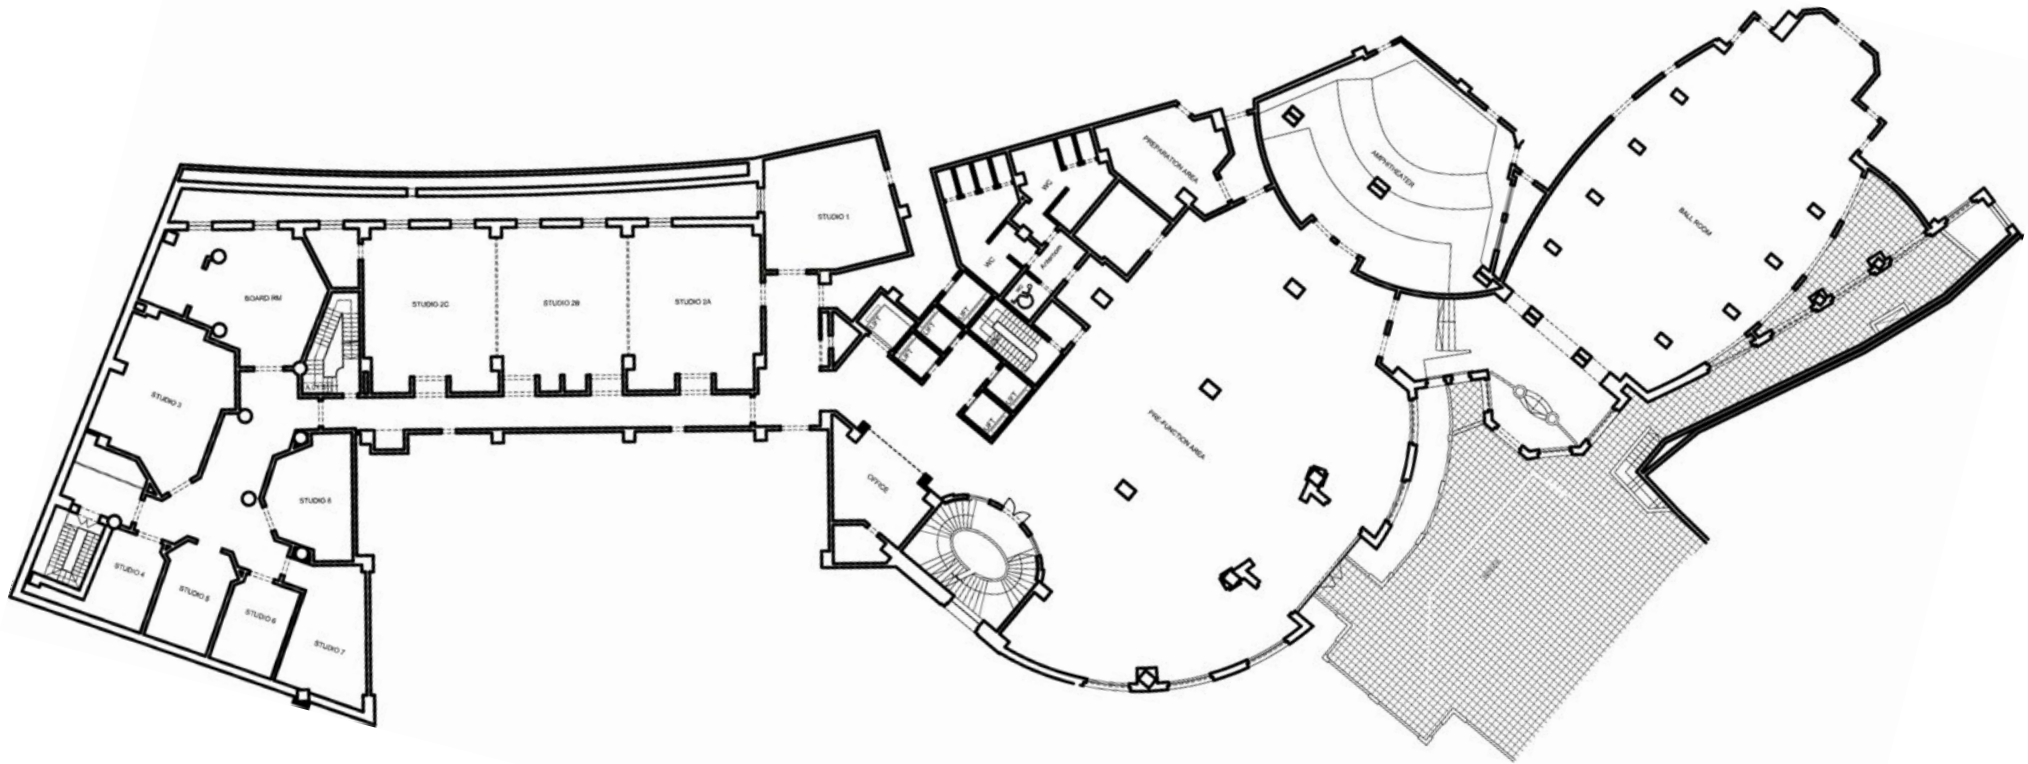

CONFERENCE CENTRE - FLOOR PLAN

Panoramic Terrace, level 13